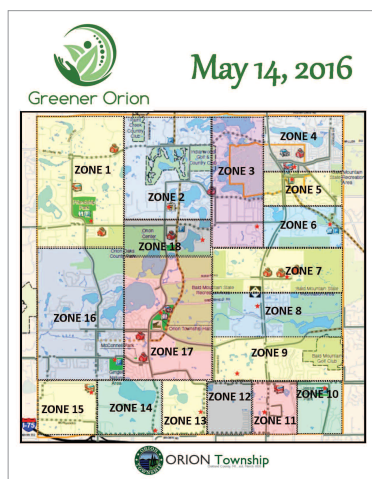

In addition to new Cell 12a completed last summer, throughout the month of June, Waste Management completed the installation of Cell 12b. Cell 12b is to the north of Cell 12a and was not as visible from Silver Bell as Cell 12a installation was in 2015. Waste Management will begin disposing of waste in Cell 12b this September.

New sewer pumping station on east side of Giddings Rd. north of Silverbell Rd.

This view is facing east into Cell 12b.

Orion Goes Green

Some would say Orion is already "green" with all of its parks and natural areas, others would say it is blue because of its lakes and watershed